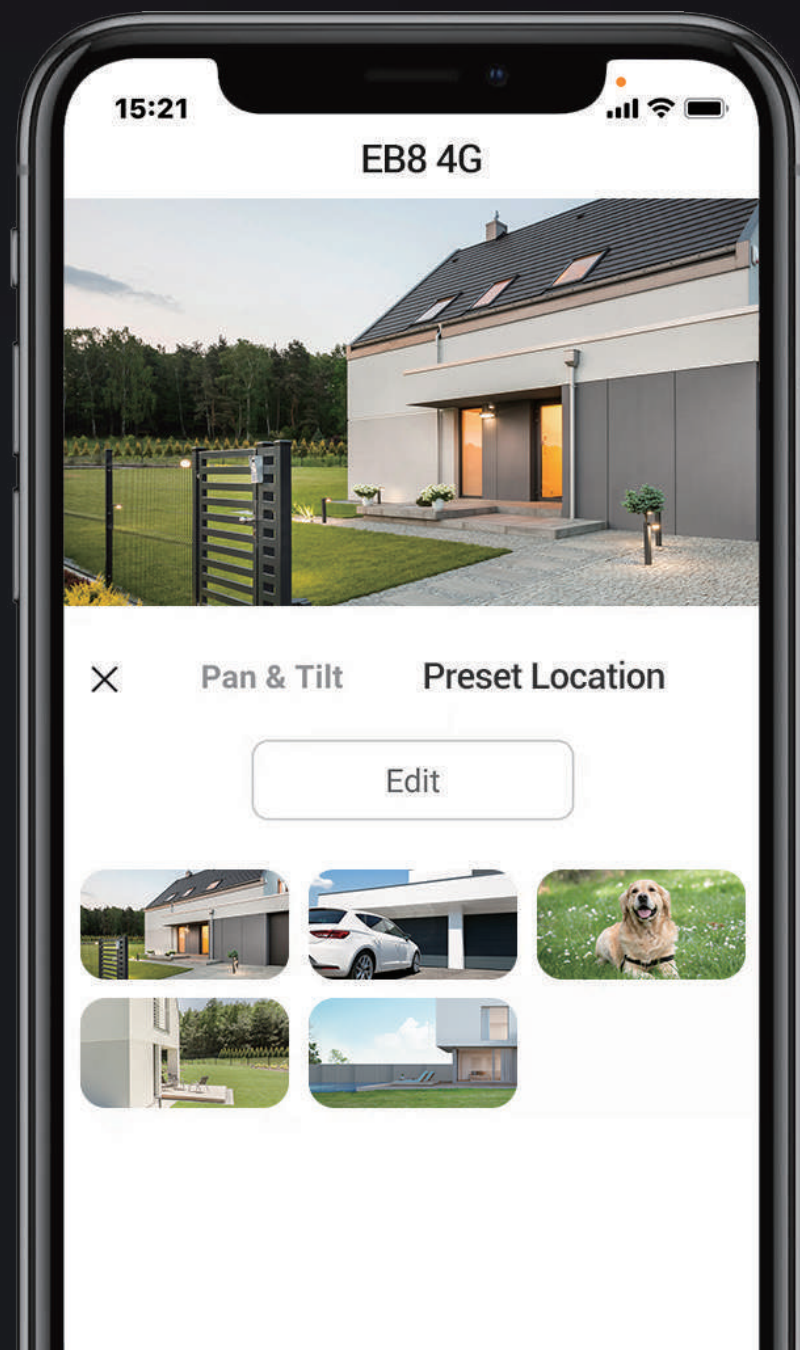

A sharp, smart eye that goes around your property

01 Smarter detections for essential activities

The EB8 4G is designed to provide smart notifications on detected activities. You can set the camera to detect all kinds of motion – including running animals – or enable the smart human motion feature to auto-track human activities.

 Smart Human Motion Detection

 Auto-Tracking

 Customizable Detection Zones

FREE No Subscription Fee

02 360° plus 2K, for far less blind spots

A bigger space needs a wider view, and that's where the EB8 4G comes in handy. It can pan and tilt to take in a 360-degree field-of-view, and render details in 2K resolution to capture crucial moments clearly.

03 One click return to the preset location

No matter how complicated the tracking is, the camera always knows it's way back to your preferred viewing angle. You can pinpoint up to 12 angles via the EZVIZ App. Just click on your pre-set dots and the camera will automatically resume its place.

See every detail in color, from day to night

Black-and-white images are now history. The EB8 4G uses its built-in spotlight to restore the colorful beauty of its natural surroundings, even when it's late at night. It would be very difficult to sneak in under the cover of darkness with the EB8 standing guard.