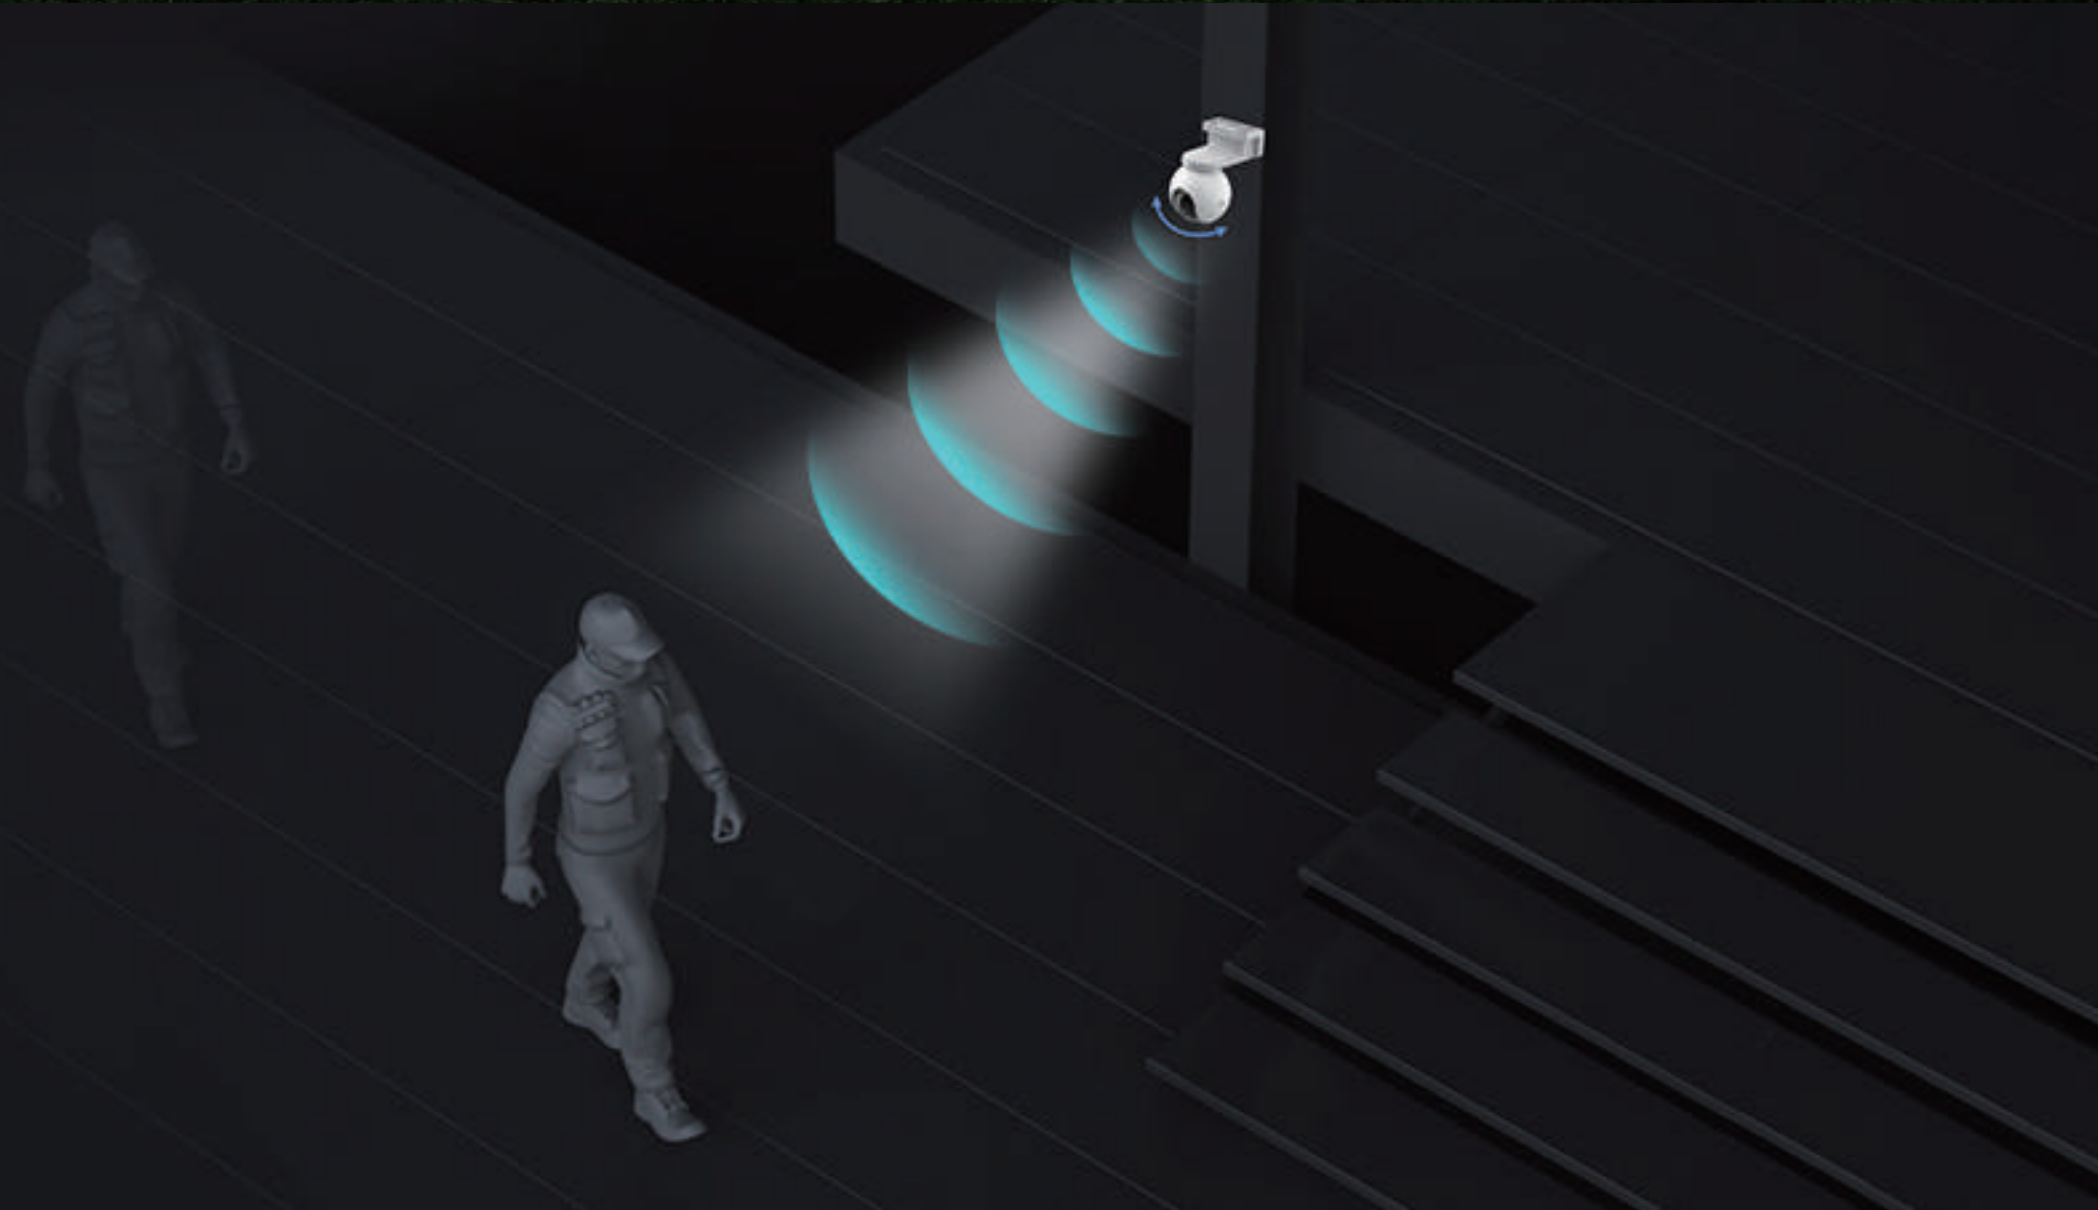

A sharp, smart eye that goes around your property

01 Smarter detections for essential activities

The EB8 4G is designed to provide smart notifications on detected activities. You can set the camera to detect all kinds of motion – including running animals – or enable the smart human motion feature to auto-track human activities.

03 One click return to the preset location

No matter how complicated the tracking is, the camera always knows it's way back to your preferred viewing angle. You can pinpoint up to 12 angles via the EZVIZ App. Just click on your pre-set dots and the camera will automatically resume its place.

See every detail in color, from day to night

Black-and-white images are now history. The EB8 4G uses its built-in spotlight to restore the colorful beauty of its natural surroundings, even when it's late at night. It would be very difficult to sneak in under the cover of darkness with the EB8 standing guard.

Full Color Night Vision

Up to 15 m (49 ft)

A vigilant guard who works around the clock

The camera features an active defense function to provide an extra layer of protection. Upon detection of intruders, the camera will flash a spotlight⁶ to let uninvited visitors know they have been detected.