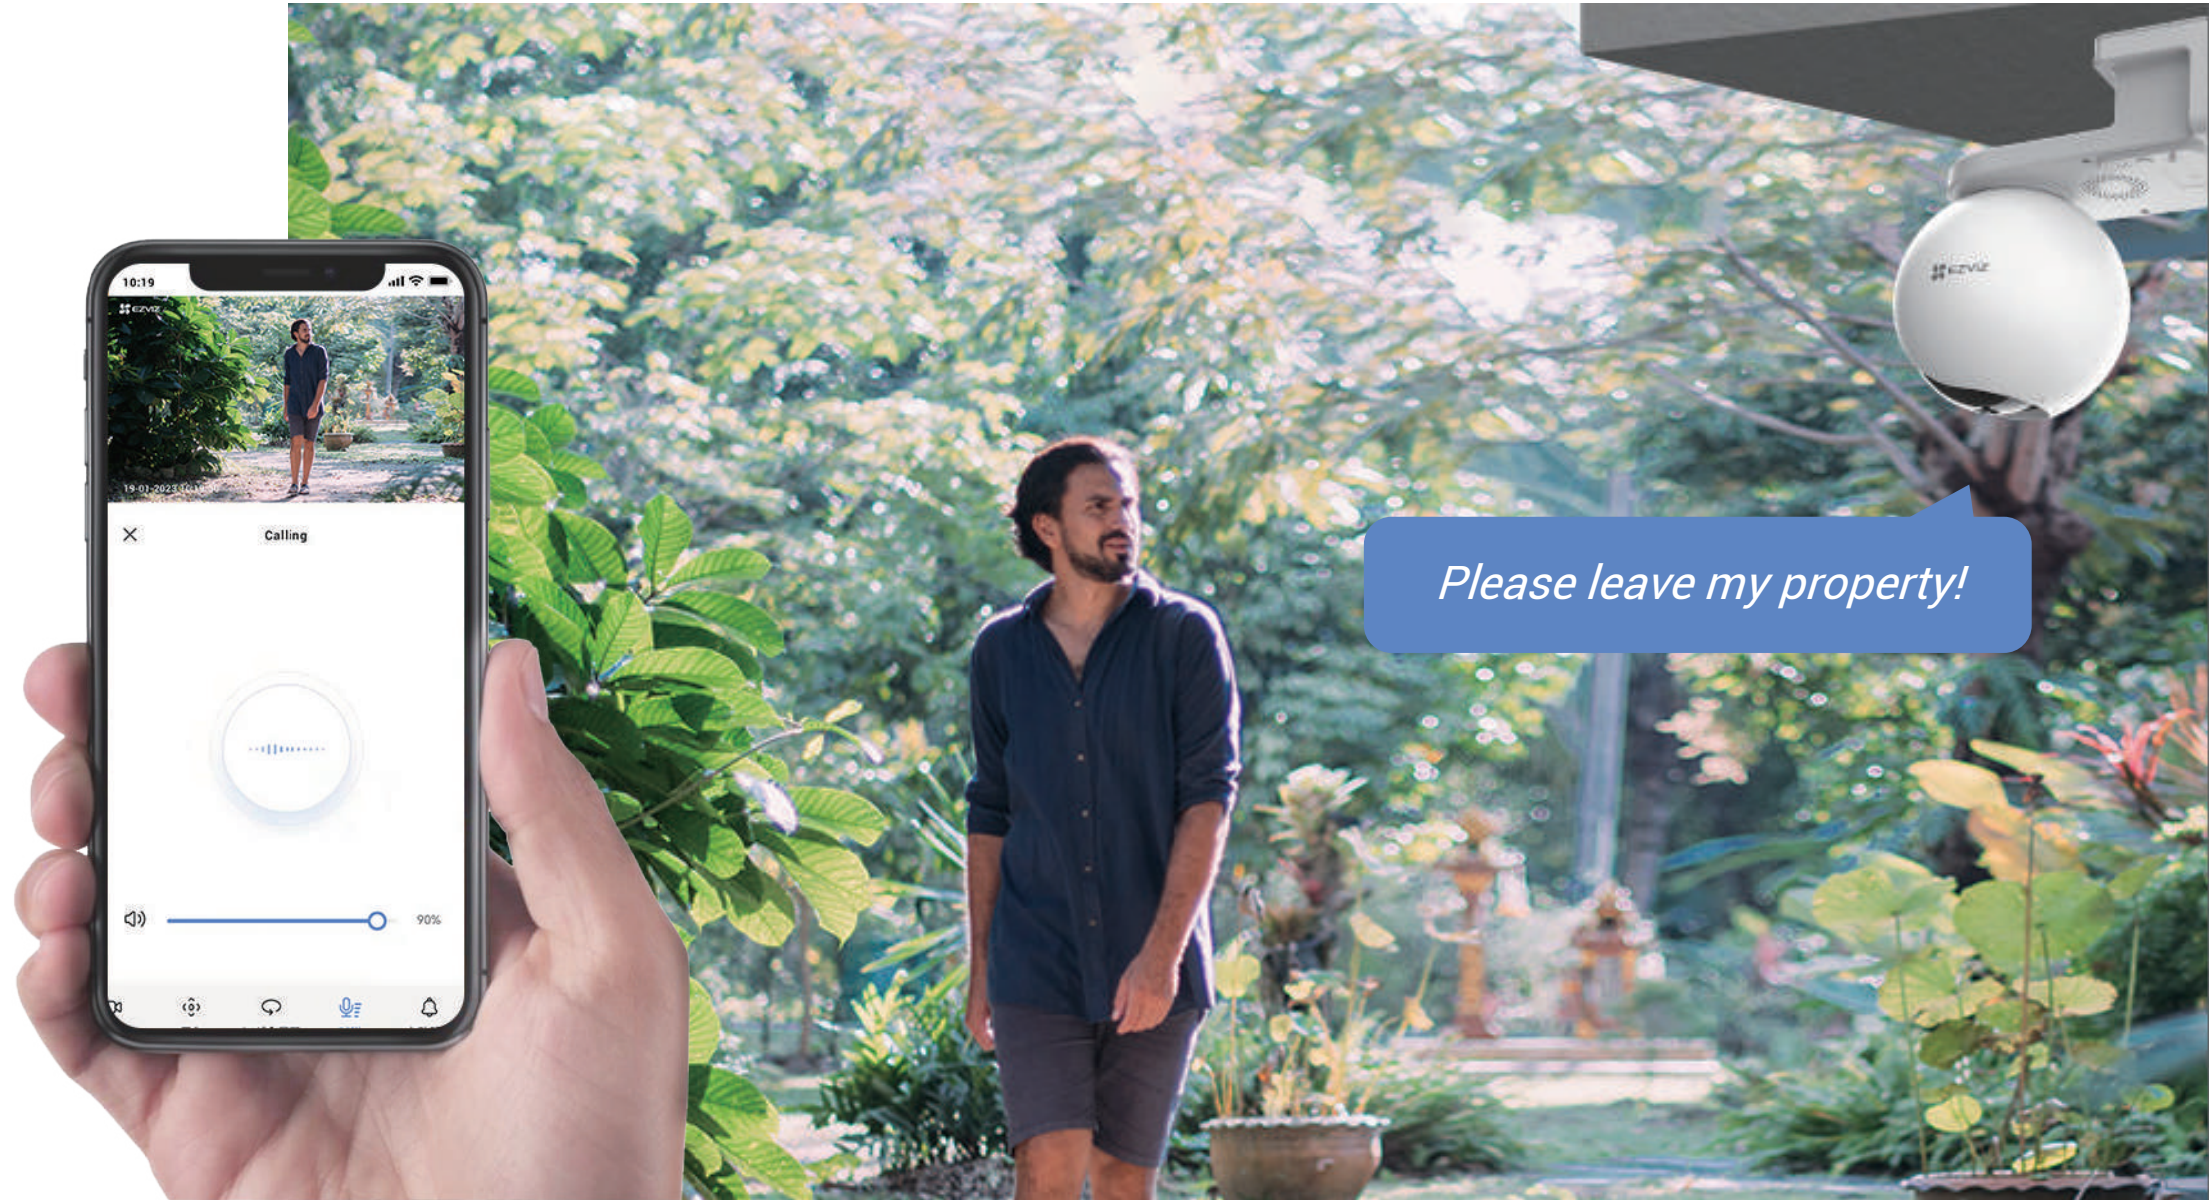

03 One click return to the preset location

No matter how complicated the tracking is, the camera always knows it's way back to your preferred viewing angle. You can pinpoint up to 12 angles via the EZVIZ App. Just click on your pre-set dots and the camera will automatically resume its place.

Full Color Night Vision

Up to 15 m (49 ft)

A vigilant guard who works around the clock

The camera features an active defense function to provide an extra layer of protection. Upon detection of intruders, the camera will flash a spotlight⁶ to let uninvited visitors know they have been detected.

Speak to uninvited visitors using just your smartphone

Enjoy two-way communications by simply using your phone. Or, pre-record specific voice messages that automatically play when people are detected on camera.

Please leave my property!

Smart integration, hands-free control

Easily manage your EB8 4G via the EZVIZ App. What's better, you can voice-enable the live viewing with "Hey Google" or "Alexa" to check what's happening on a bigger screen.